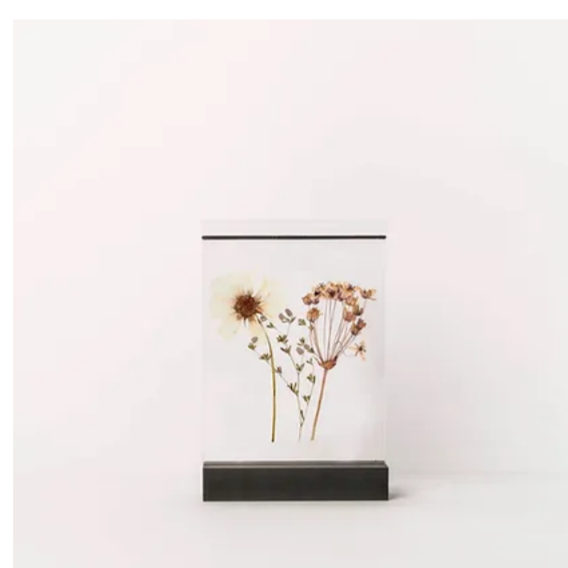

Pay my Click & Collect order

PayPal Payer

4X PayPal

Secure Checkout

Find a Pickup point

Find a Pickup point

Related Products

Double glass frame
€10.95